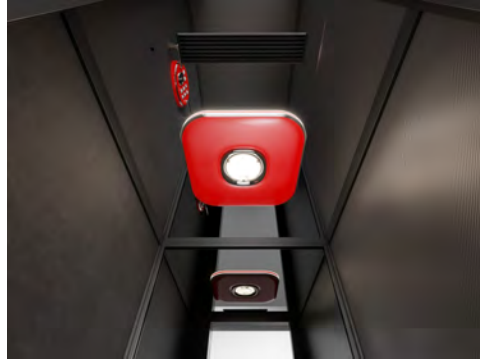

LUXURY CUSTOMIZATION WITH THE RETRO SERIES

1 RETRO SPOTLIGHT CEILING