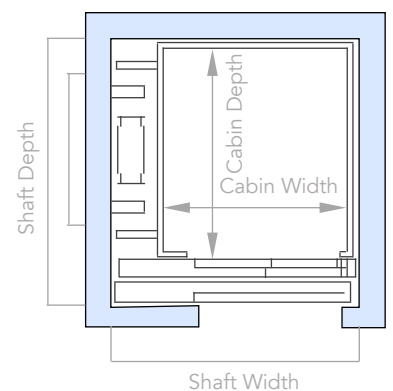

INTERIOR CABIN

THREE TIERS AVAILABLE

BASIC

Standard cabin with limited finishes, for full advantage of the Gravitel belt technology with lowered aesthetic requirements.

Minimalist Swedish design with strong focus on streamlined look and feel and low saturation, calming and peaceful cabin design.