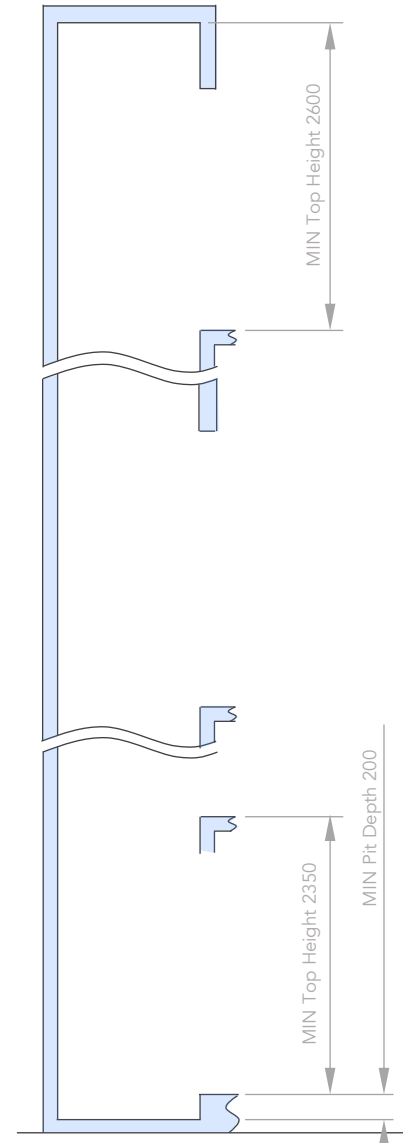

TECHNICAL SPECIFICATIONS

#	Cabin (in mm)	COMPACT		COMFORT		Rated Load	Capacity (pax)
		Shaft (in mm)	Door (in mm)	Shaft (in mm)	Door (in mm)		
1	800 x 1000	1130 x 1320	650 x 2000	1205 x 1320	700 x 2000	300 kg	3
2	800 x 1100	1130 x 1420	650 x 2000	1205 x 1420	700 x 2000	300 kg	3
3	800 x 1200	1130 x 1520	650 x 2000	1205 x 1520	700 x 2000	300 kg	3
4	900 x 1000	1230 x 1320	700 x 2000	1280 x 1320	750 x 2000	300 kg	3
5	900 x 1100	1230 x 1420	700 x 2000	1280 x 1420	750 x 2000	300 kg	3
6	900 x 1200	1230 x 1520	700 x 2000	1280 x 1520	750 x 2000	300 kg	3
7	900 x 1300	1230 x 1620	700 x 2000	1280 x 1620	750 x 2000	300 kg	3
8	1000 x 1000	1330 x 1320	750 x 2000	1355 x 1320	800 x 2000	300 kg	3
9	1000 x 1100	1330 x 1420	750 x 2000	1355 x 1420	800 x 2000	300 kg	3
10	1000 x 1200	1300 x 1520	750 x 2000	1355 x 1520	800 x 2000	350 kg	4
11	1000 x 1300	1330 x 1620	750 x 2000	1355 x 1620	800 x 2000	350 kg	4
12	1000 x 1400	1330 x 1720	750 x 2000	1355 x 1720	800 x 2000	400 kg	5
13	1000 x 1500	1330 x 1820	750 x 2000	1355 x 1820	800 x 2000	400 kg	5
14	1100 x 1000	1430 x 1320	850 x 2000	1505 x 1320	900 x 2000	300 kg	3
15	1100 x 1100	1430 x 1420	850 x 2000	1505 x 1420	900 x 2000	350 kg	4
16	1100 x 1200	1430 x 1520	850 x 2000	1505 x 1520	900 x 2000	350 kg	4
17	1100 x 1300	1430 x 1620	850 x 2000	1505 x 1620	900 x 2000	400 kg	5
18	1100 x 1400	1430 x 1720	850 x 2000	1505 x 1720	900 x 2000	400 kg	5
19	1100 x 1500	1430 x 1820	850 x 2000	1505 x 1820	900 x 2000	450 kg	6