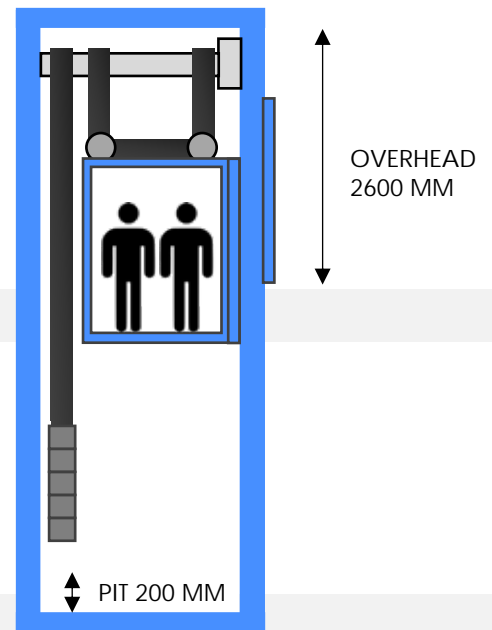

STEEL BELT TRACTION
Gravitational-type Traction

Maintenance:	12 / year
Lifetime of Steel Rope:	5 years

Maintenance:	2 / year
Lifetime of Steel Belt:	10-15 years