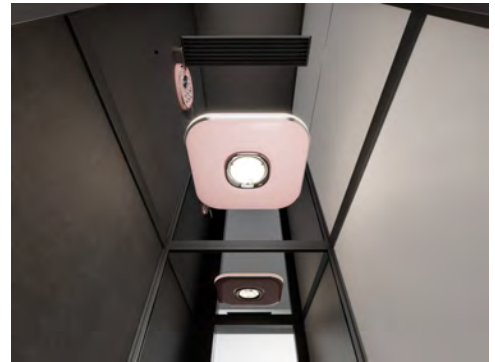

LUXURY CUSTOMIZATION WITH THE RETRO SERIES

1 RETRO SPOTLIGHT CEILING