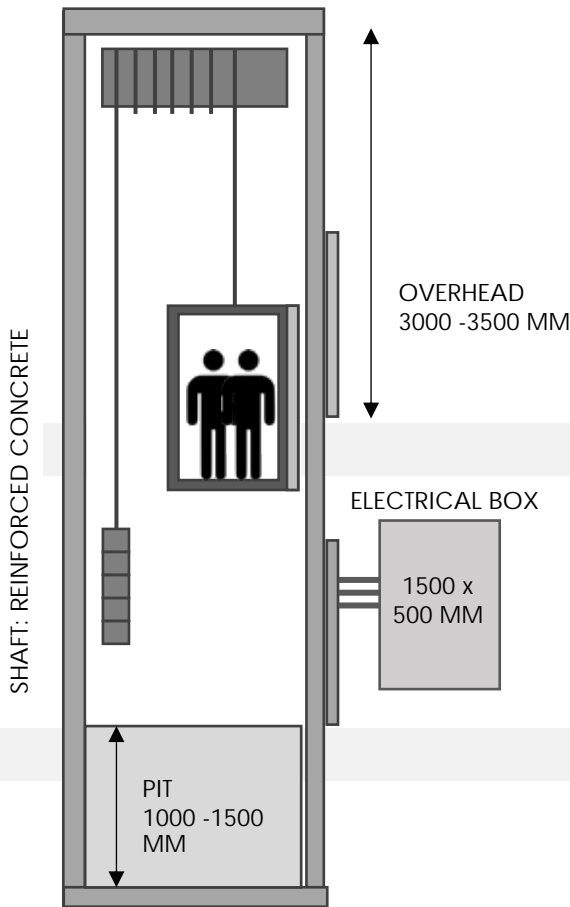

COMPARING TRACTION TECHNOLOGIES

STEEL ROPE TRACTION
Traditional MRL Traction